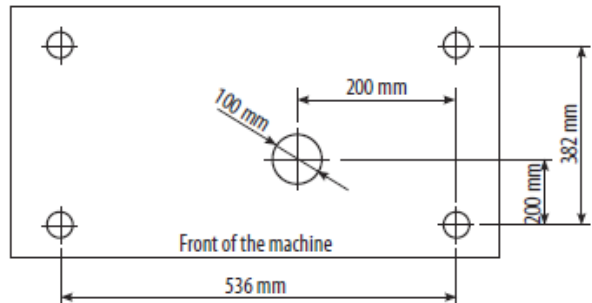

Think espresso

SAE/2 Pratic Avant

Wattage: 4400 Watts
 Boiler: 11Qts / 10.4Lt
 Volts: 220V
 Amps: 15.6amps
 Width: 30.5 in
 Depth: 22 in
 Height: 21.5in
 Net Weight: 160 lbs
 Ship Weight: 235 lbs

UL 197
CSA C22.2 No. 109